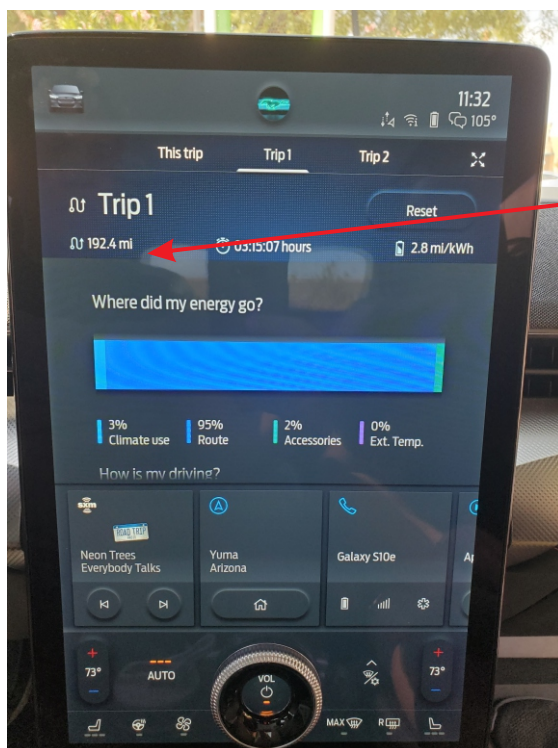

Road Trip Magic Numbers

miles
2.5-25-200
per
1%-10%-80%

16859
-16666

=193

193 miles
divided by 72%
equals 2.68 miles per %
go with 2.5